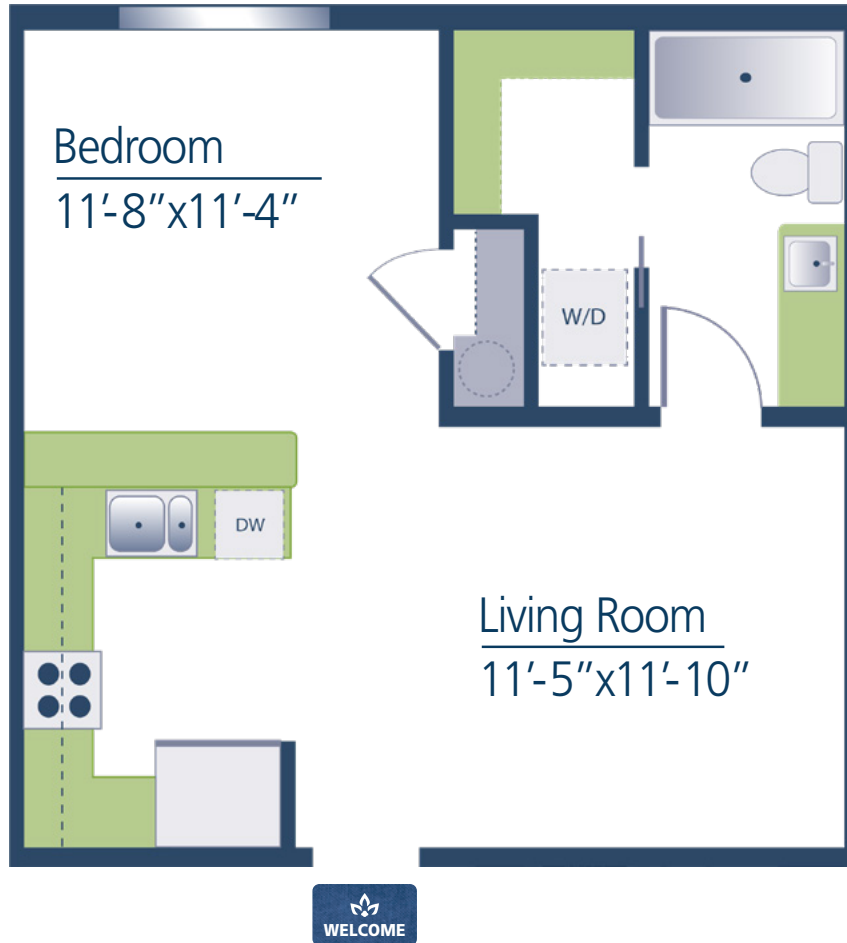

The Gratitude | Approximately 552 – 611 Sq. Ft. | Studio

Apartment Amenities:

- Energy efficient appliances including washer and dryer
- Individual climate control
- Bright picture windows
- Ceiling fan in bedroom
- Safety features in the bathroom
- Granite countertops and wood laminate flooring